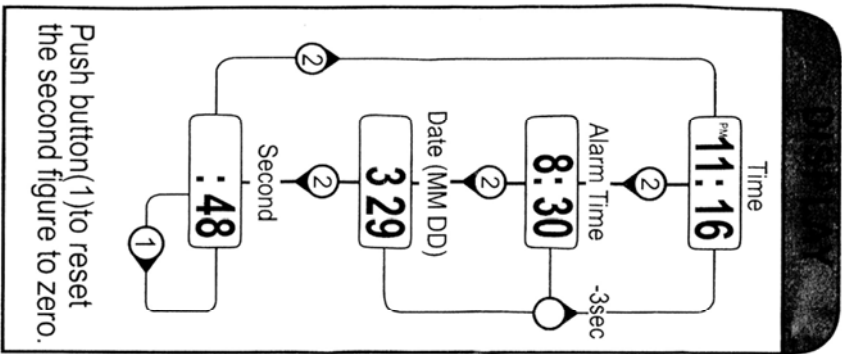

- 1 Set Button
- 2 Advance Button
- 3 Battery Container
- Alarm On
- AL** Alarm Set
- Chime ON

Push button (1) to reset the second figure to zero.

Don't expose to UV light directly