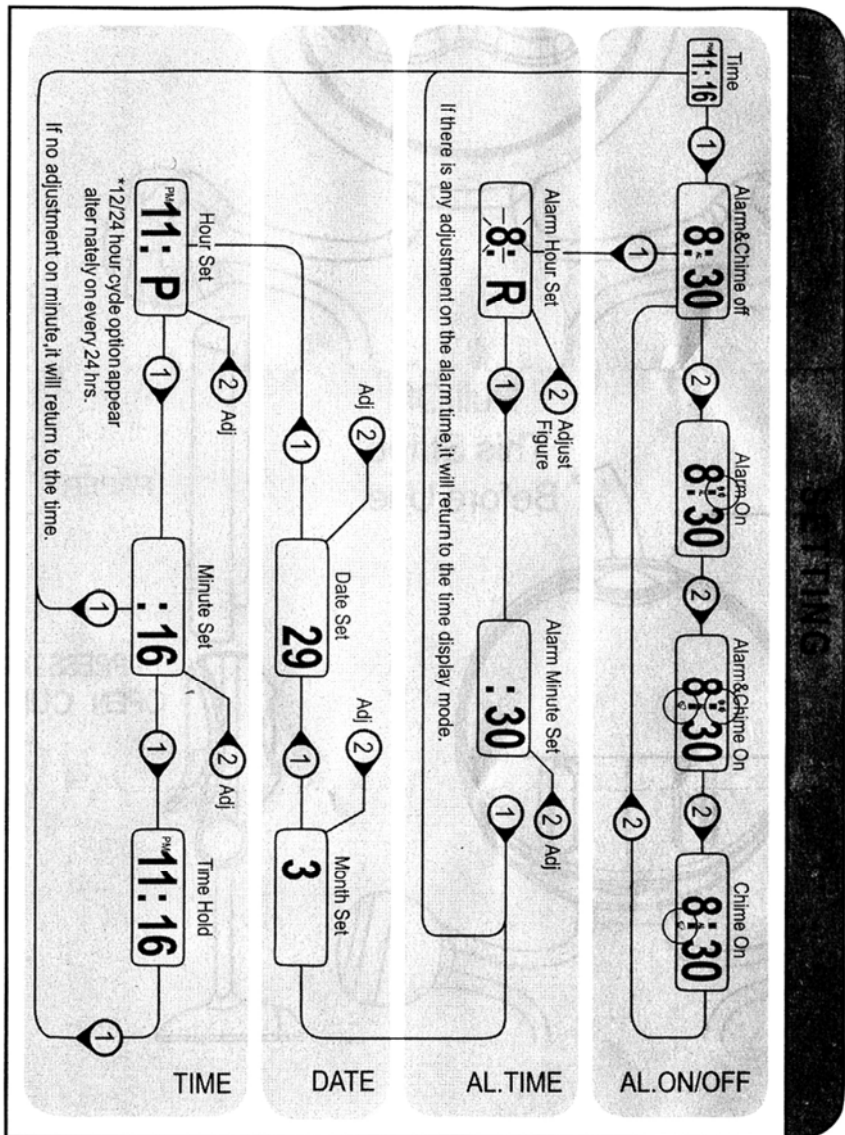

- 1 Set Button
- 2 Advance Button
- 3 Battery Container
- Alarm On
- AL** Alarm Set
- Chime ON

Push button (1) to reset the second figure to zero.

Don't expose to UV light directly